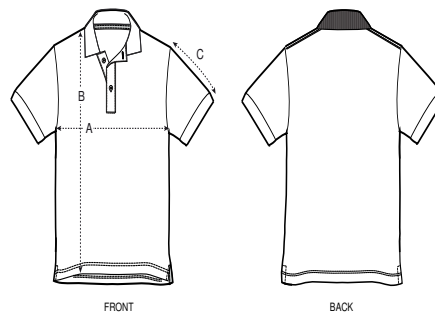

Whites

Colors

Essential Heathers

Special Heathers

Größenführer

Sizes	XXS	XS	S	M	L	XL	XXL	3XL	4XL	5XL
A Half Chest	45.5	47.5	50.5	53.5	56.5	59.5	63.5	67.5	72.5	77.5
B Body Length	61	64	68	72	74	76	78	80	82	83
C Sleeve Length	22	22.5	23	23.5	24	24.5	25	25.5	25.5	25.5

Verpackung

Sizes	XXS	XS	S	M	L	XL	XXL	3XL	4XL	5XL
Pieces/bag	5	5	5	5	5	5	5	5	5	5
Pieces/box	25	50	50	50	50	50	50	25	25	25