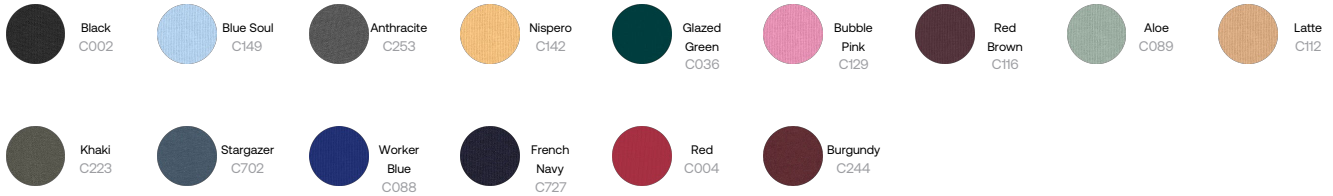

Whites

Colors

Essential Heathers

Special Heathers

Größenführer

Sizes	XXS	XS	S	M	L	XL	XXL	3XL	4XL	5XL
A Half Chest	45.5	47.5	50.5	53.5	56.5	59.5	63.5	67.5	72.5	77.5
B Body Length	61	64	68	72	74	76	78	80	82	83
C Sleeve Length	22	22.5	23	23.5	24	24.5	25	25.5	25.5	25.5