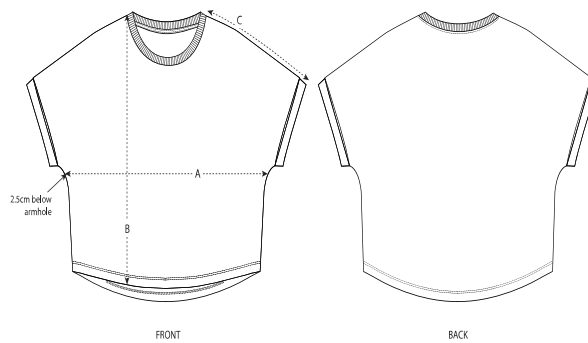

Whites

Colors

Essential Heathers

Special Heathers

Größenführer

Sizes		XS	S	M	L	XL	XXL
A	Half Chest	58	60.5	63.5	66.5	69.5	72.5
B	Body Length	58.5	60.5	62.5	64.5	65.5	65.5
C	Sleeve Length	32.5	33	33.5	34	34.5	35

Verpackung

Sizes		XS	S	M	L	XL	XXL
	Pieces/bag	5	5	5	5	5	5
	Pieces/box	100	100	100	100	100	100