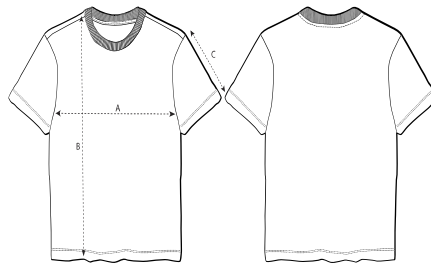

Whites

Colors

Essential Heathers

Größenführer

Sizes		XS	S	M	L	XL	XXL
A	Half Chest	39	42	45	48	51	55
B	Body Length	54.5	57.5	59.5	61.5	63.5	65.5
C	Sleeve Length	18	18.5	19	19.5	20	20.5

Verpackung

Sizes		XS	S	M	L	XL	XXL
Pieces/bag		1	1	1	1	1	1
Pieces/box		100	100	100	100	100	100